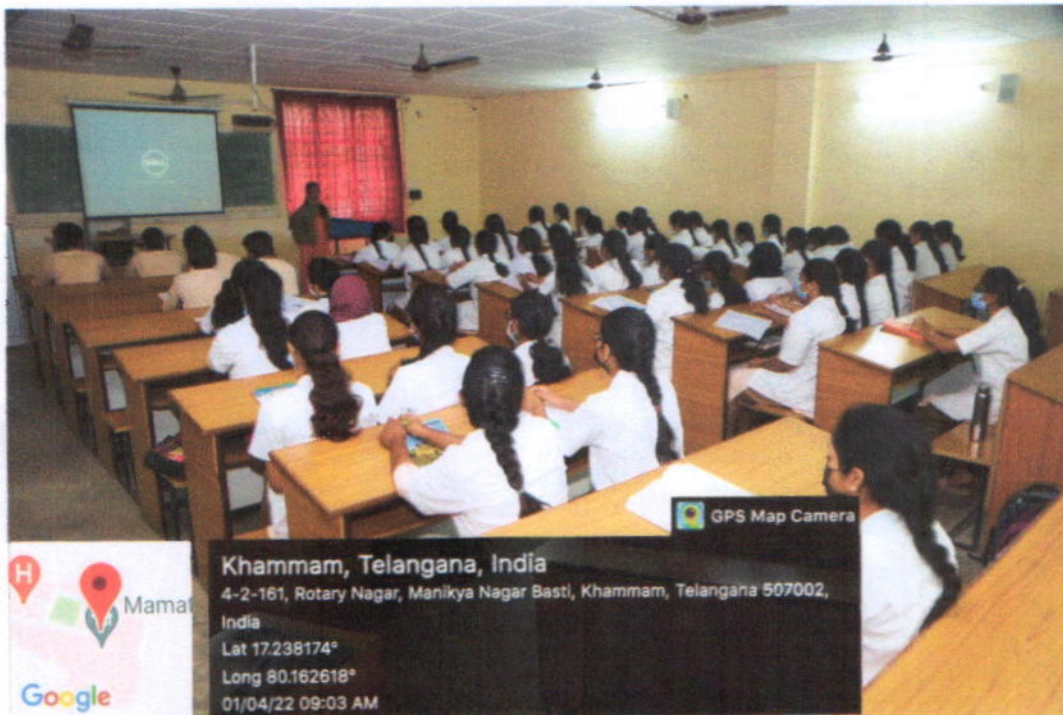

**ICT ENABLED CLASSROOMS**

*U. Veas*  
**Dean & Principal  
Mamata Dental College  
Khammam - 507 002**

**PRECLINICAL LABS**

*G. V. Rao*  
Dean & Principal  
Mamata Dental College  
Khammam - 507 002

**CEPHALOSTAT**