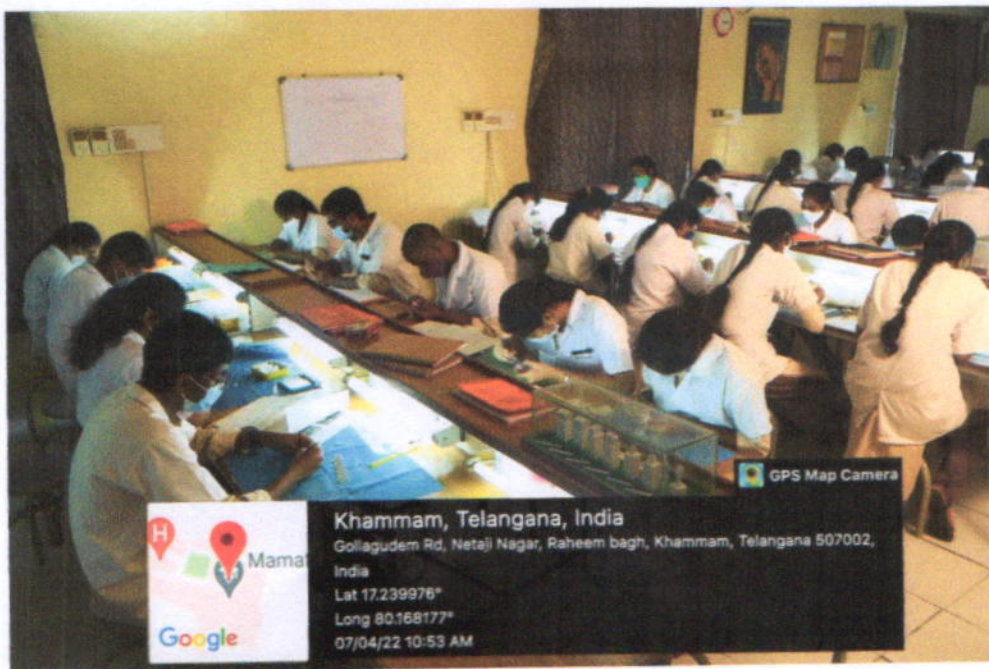

**MAJOR OT**

**SKILL LAB**

*Le Vas*

**Dean & Principal  
Mamata Dental College  
Khammam - 507 002**

**CENTRAL RESEARCH LABORATORY**

**CENTRAL LIBRARY**

*G. Yash*  
**Dean & Principal  
Mamata Dental College  
Khammam - 507 002**